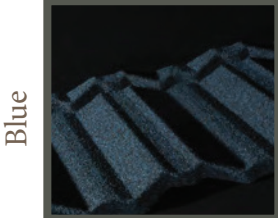

Diva

Tile 2

Smooth

Eco Tile

Slate Plus

Long Run

Stunning Roofing That Lasts!

Metstar Tile 2

aka Tile 2 FZ, Zissen

CLASSIC & ELEGANT

The Metstar Tile 2 is our tribute to a popular profile known to some as the English Tile and to others as the French Tile. This design was also introduced in 1950's New Zealand as the second recorded stone coated tile profile in the world, hence Tile 2. Its classic elegant appearance and being a favorite among experienced old school installers the Tile 2 profile continues to be very popular today.

Brown

Green

Blue

- Length of Cover 1280mm, 50 3/8"
- Width of Cover 370mm 14 9/16"
- Panel Cover .473m² 5.1sqft.

- 26g Galvalume Steel
- Stone Coated Finish