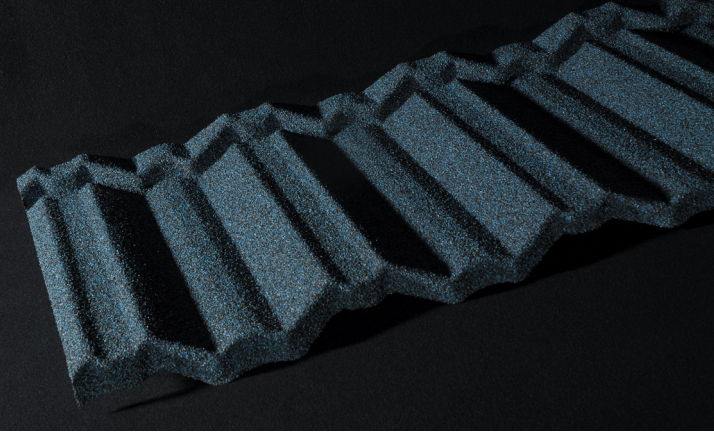

METSTAR®

*A Roofing
Renaissance*

Stone Coated

Tile

Shake

Slate

Slate Plus

DaVinci

Diva

Tile 2

Smooth

Eco Tile

Slate Plus

Long Run

Stunning Roofing That Lasts!

Metstar Tile 2

aka Tile 2 FZ, Zissen

CLASSIC & ELEGANT

The Metstar Tile 2 is our tribute to a popular profile known to some as the English Tile and to others as the French Tile. This design was also introduced in 1950's New Zealand as the second recorded stone coated tile profile in the world, hence Tile 2. Its classic elegant appearance and being a favorite among experienced old school installers the Tile 2 profile continues to be very popular today.

Brown

Green

Blue

- Length of Cover 1280mm, 50 3/8"
- Width of Cover 370mm 14 9/16"
- Panel Cover .473m² 5.1sqft.

- 26g Galvalume Steel
- Stone Coated Finish