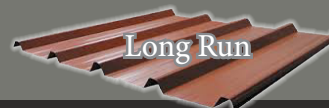

Long Run

Stunning Roofing That Lasts!