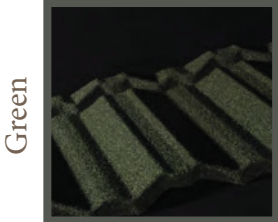

aka Tile 2 FZ, Zissen

CLASSIC & ELEGANT

The Metstar Tile 2 is our tribute to a popular profile known to some as the English Tile and to others as the French Tile. This design was also introduced in 1950's New Zealand as the second recorded stone coated tile profile in the world, hence Tile 2. Its classic elegant appearance and being a favorite among experienced old school installers the Tile 2 profile continues to be very popular today.

Brown

Green

Blue

- Length of Cover 1280mm, 50 3/8"
- Width of Cover 370mm 14 9/16"
- Panel Cover .473m² 5.1sqft.

- 26g Galvalume Steel
- Stone Coated Finish