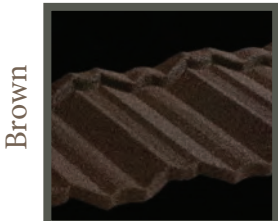

METSTAR®

*A Roofing
Renaissance*

Stone Coated

Tile

Shake

Slate

Slate Plus

DaVinci

Diva

Tile 2

Smooth

Eco Tile

Slate Plus

Long Run

Stunning Roofing That Lasts!

Metstar Tile 2

aka Tile 2 FZ, Zissen

CLASSIC & ELEGANT

The Metstar Tile 2 is our tribute to a popular profile known to some as the English Tile and to others as the French Tile. This design was also introduced in 1950's New Zealand as the second recorded stone coated tile profile in the world, hence Tile 2. Its classic elegant appearance and being a favorite among experienced old school installers the Tile 2 profile continues to be very popular today.